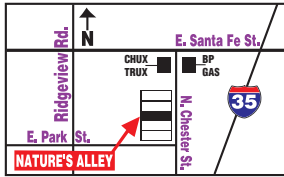

**The Place To
Find The
Essentials
of Healthy Living**

Monday-Friday 10 am-6 pm
Saturday 10 am-5 pm

115 N. Chester • Olathe, KS

913-764-5155

- Vitamins • Minerals
- Herbs • Health Foods
- Collodial Silver • Emu Oil
- Wheat Free Foods
- Gluten Free Foods
- Homeopathic Remedies
- Products for Children
- Products for Women